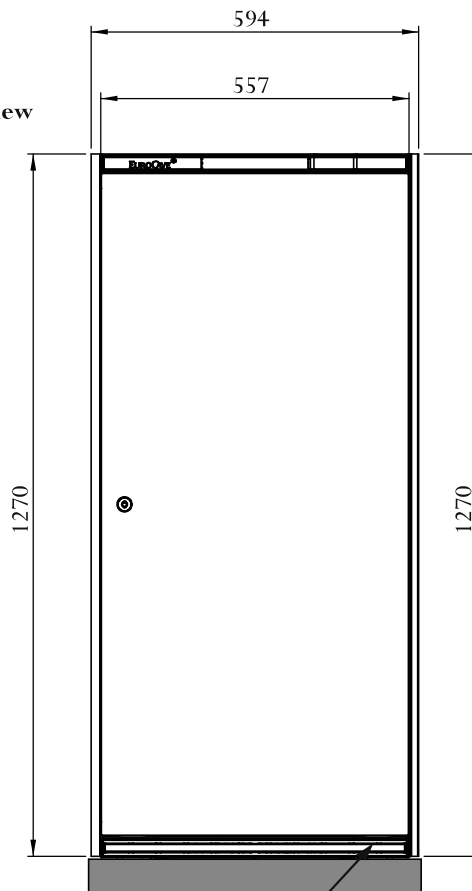

M size Ref. V-INSP-M / D-INSP-M

"Flush-fitted" version

Fitted in a kitchen furniture.

3 heights of feet,
delivered with the wine cabinet

Stainless steel glass door

Side view

Front view

Lower strip - Air outlet
Adjustable in depth

Full Glass door

* with fillers