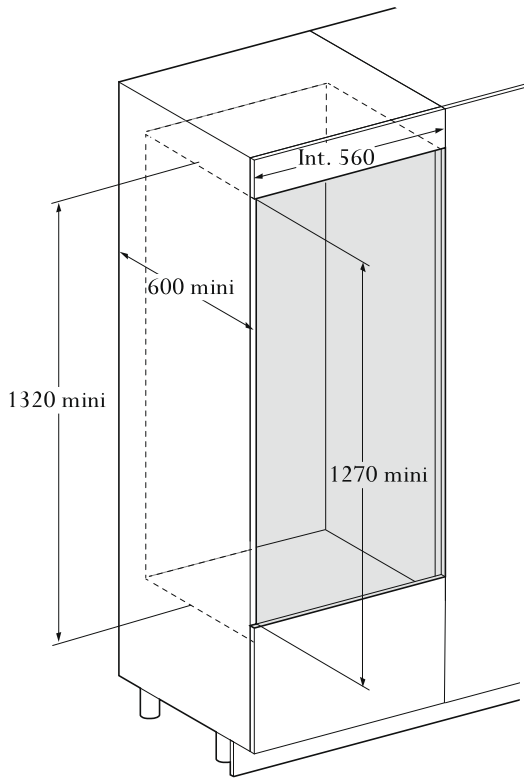

M size Ref. V-INSP-M / D-INSP-M

"Flush-fitted" version

Fitted in a kitchen furniture.

3 heights of feet,
delivered with the wine cabinet

Stainless steel glass door

Side view

Front view

Lower strip - Air outlet
Adjustable in depth

Full Glass door

* with fillers