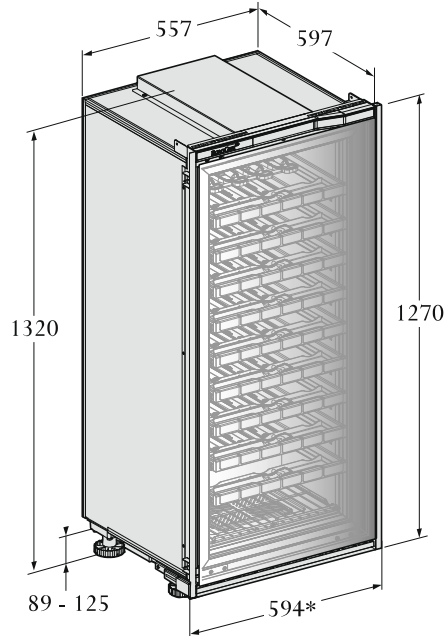

M size Ref. V-INSP-M / D-INSP-M

"Flush-fitted" version

Fitted in a kitchen furniture.

3 heights of feet,
delivered with the wine cabinet

Stainless steel glass door

Side view

Front view

Lower strip - Air outlet
Adjustable in depth

Full Glass door

* with fillers