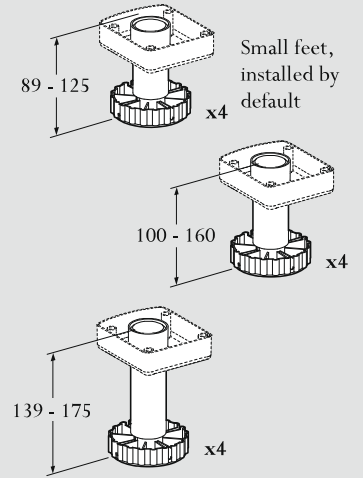

M size Ref. V-INSP-M / D-INSP-M

"Flush-fitted" version

Fitted in a kitchen furniture.

3 heights of feet,
delivered with the wine cabinet

Stainless steel glass door

Side view

Front view

Lower strip - Air outlet
Adjustable in depth