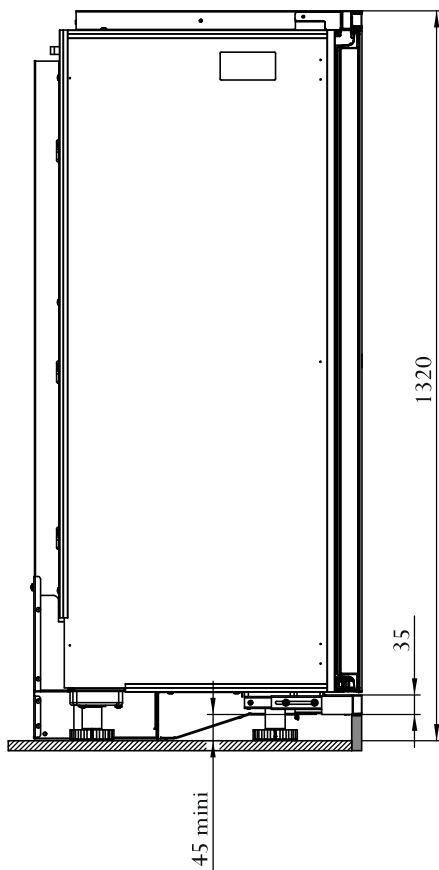

M size Ref. V-INSP-M / D-INSP-M

"Flush-fitted" version

Fitted in a kitchen furniture.

3 heights of feet,
delivered with the wine cabinet

Stainless steel glass door

Side view

Front view

Lower strip - Air outlet
Adjustable in depth

Full Glass door

* with fillers