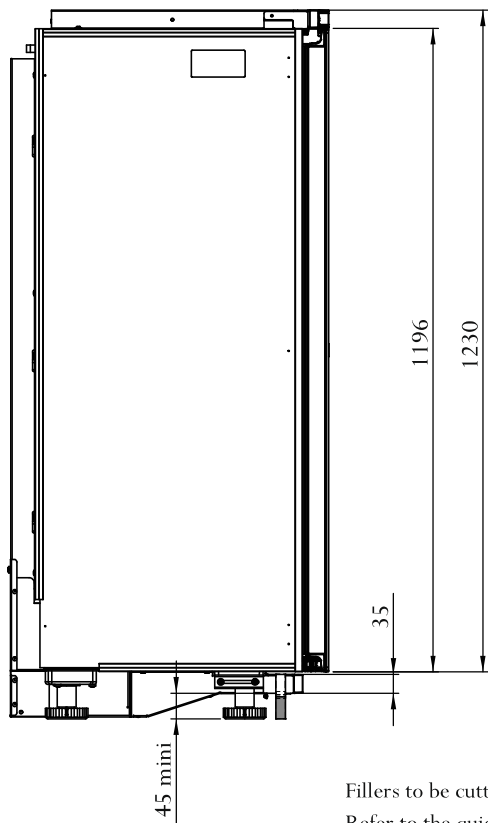

M size Ref.V-INSP-M / D-INSP-M

"Built-in" version

Built-in between 2 furnitures. Installed on the floor.

3 heights of feet,
delivered with the wine cabinet

Stainless steel glass door

Side view

Front view

Full Glass door

Fillers to be cutted.
Refer to the quickstart
or the IFU.

Lower strip - Air outlet
Adjustable in depth

* with fillers