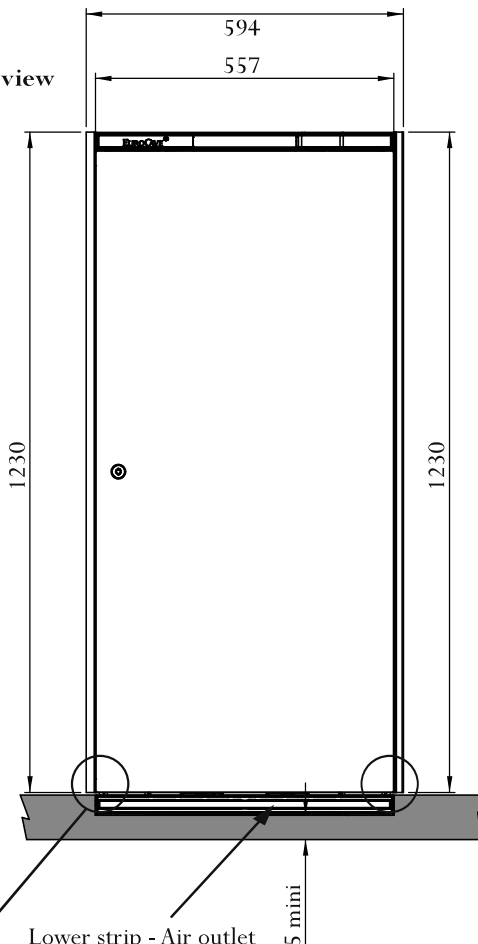

M size Ref.V-INSP-M / D-INSP-M

"Built-in" version

Built-in between 2 furnitures. Installed on the floor.

3 heights of feet,
delivered with the wine cabinet

Stainless steel glass door

Side view

Front view

Full Glass door

Fillers to be cutted.
Refer to the quickstart
or the IFU.

Lower strip - Air outlet
Adjustable in depth

* with fillers