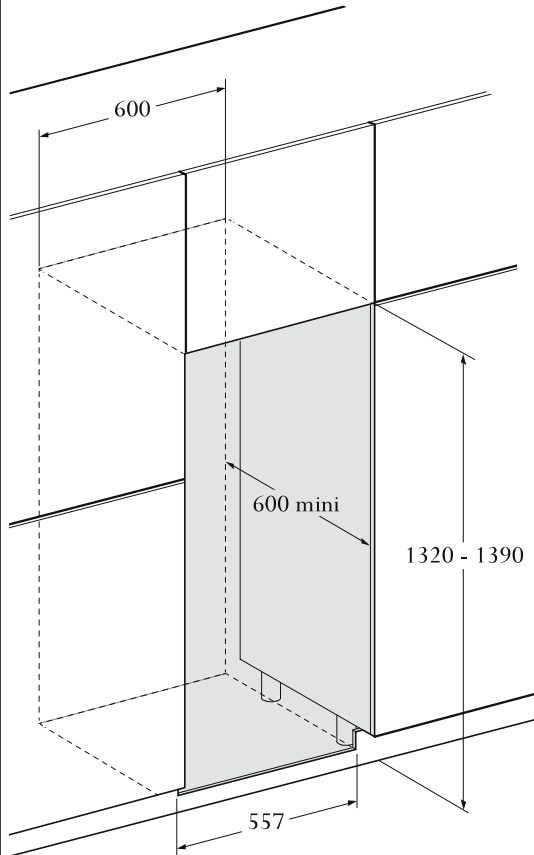

M size Ref.V-INSP-M / D-INSP-M

"Built-in" version

Built-in between 2 furnitures. Installed on the floor.

3 heights of feet,
delivered with the wine cabinet

Stainless steel glass door

Side view

Front view

Full Glass door

Fillers to be cutted.
Refer to the quickstart
or the IFU.

Lower strip - Air outlet
Adjustable in depth

* with fillers