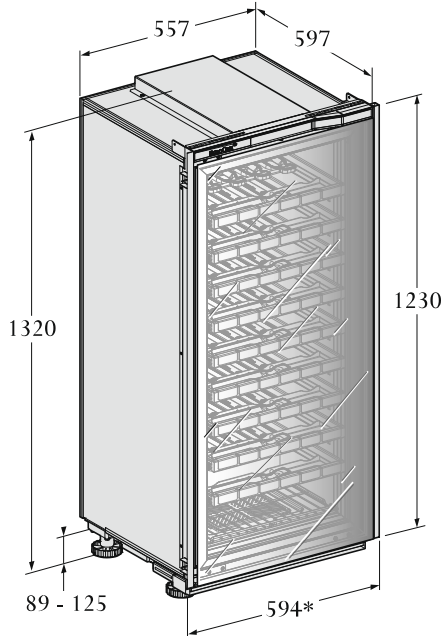

M size Ref.V-INSP-M / D-INSP-M

"Built-in" version

Built-in between 2 furnitures. Installed on the floor.

3 heights of feet,
delivered with the wine cabinet

Stainless steel glass door

Side view

Front view

Full Glass door

Fillers to be cutted.
Refer to the quickstart
or the IFU.

Lower strip - Air outlet
Adjustable in depth

* with fillers