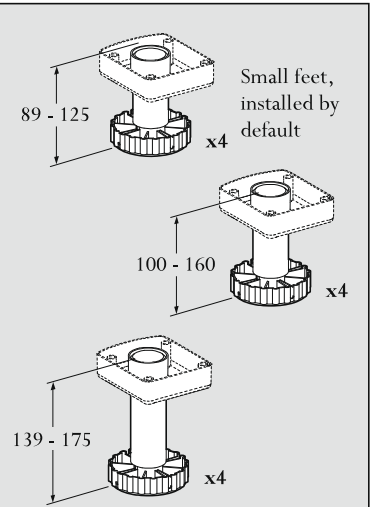

M size Ref.V-INSP-M / D-INSP-M

"Built-in" version

Built-in between 2 furnitures. Installed on the floor.

3 heights of feet,
delivered with the wine cabinet

Stainless steel glass door

Side view

Front view

Full Glass door

Fillers to be cutted.
Refer to the quickstart
or the IFU.

Lower strip - Air outlet
Adjustable in depth

* with fillers